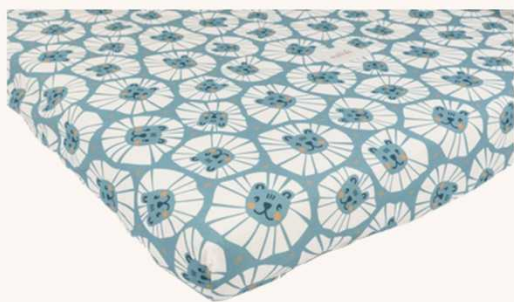

COLLECTION - DENIM LIONS

BEDSHEET

S - 60cm x 120cm
M - 70cm x 140cm
L - 80cm x 160cm