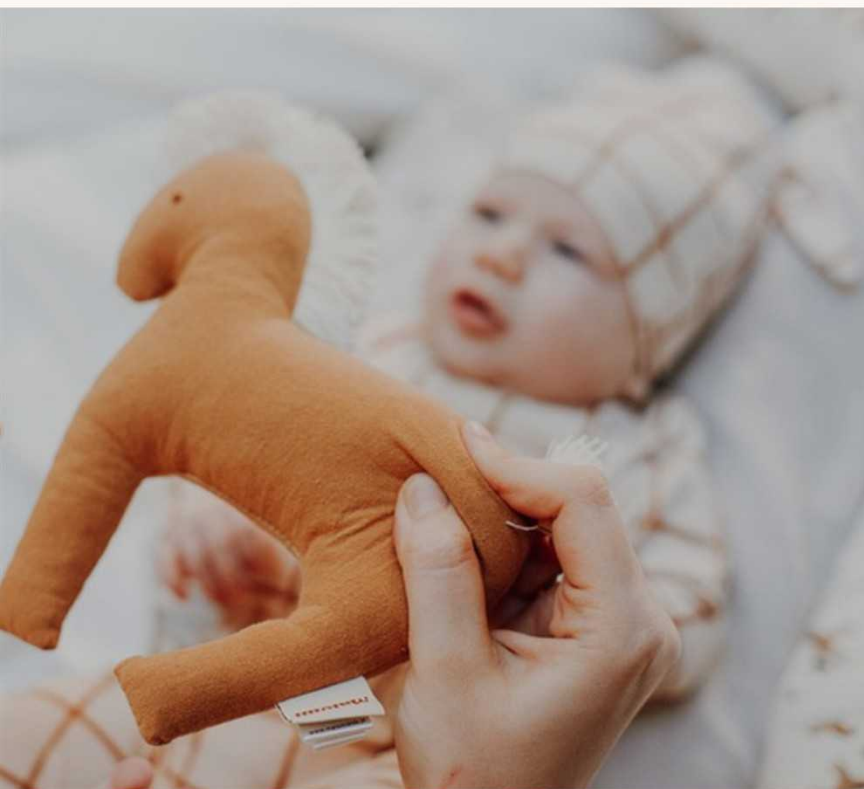

SLEEPING BAG  
0-12 months

COT BUMPER  
S - 60cm x 120cm  
M - 70cm x 140cm

SLEEPING BAG WITH LEGS  
S - 12-36 months  
M - 36+ months

RATTLE TOY IN THE  
SHAPE OF A CARROT

CUDDLY TOY/RATTLE  
HORSE

COLLECTION - **FREE HORSES**