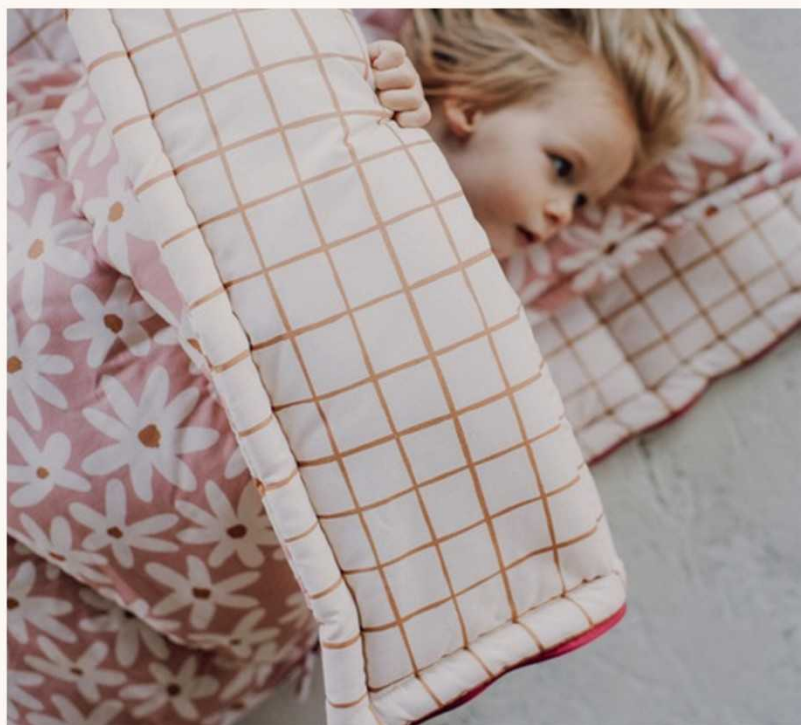

---

SLEEPING BAG

0-12 months

COT BUMPER

S - 60cm x 120cm  
M - 70cm x 140cm

SLEEPING BAG WITH LEGS

S - 12-36 months  
M - 36+ months

---

SLEEPING BAG WITH PILLOW

S - pillow  
40cm x 60cm  
sleeping sac  
120cm x 80cm

M - pillow  
40cm x 60cm  
sleeping sac  
150cm x 80cm

FLOOR PLAYING MAT

120 cm

CRIB ORGANIZER

width - 60cm  
height - 43 cm

TOY BASKET